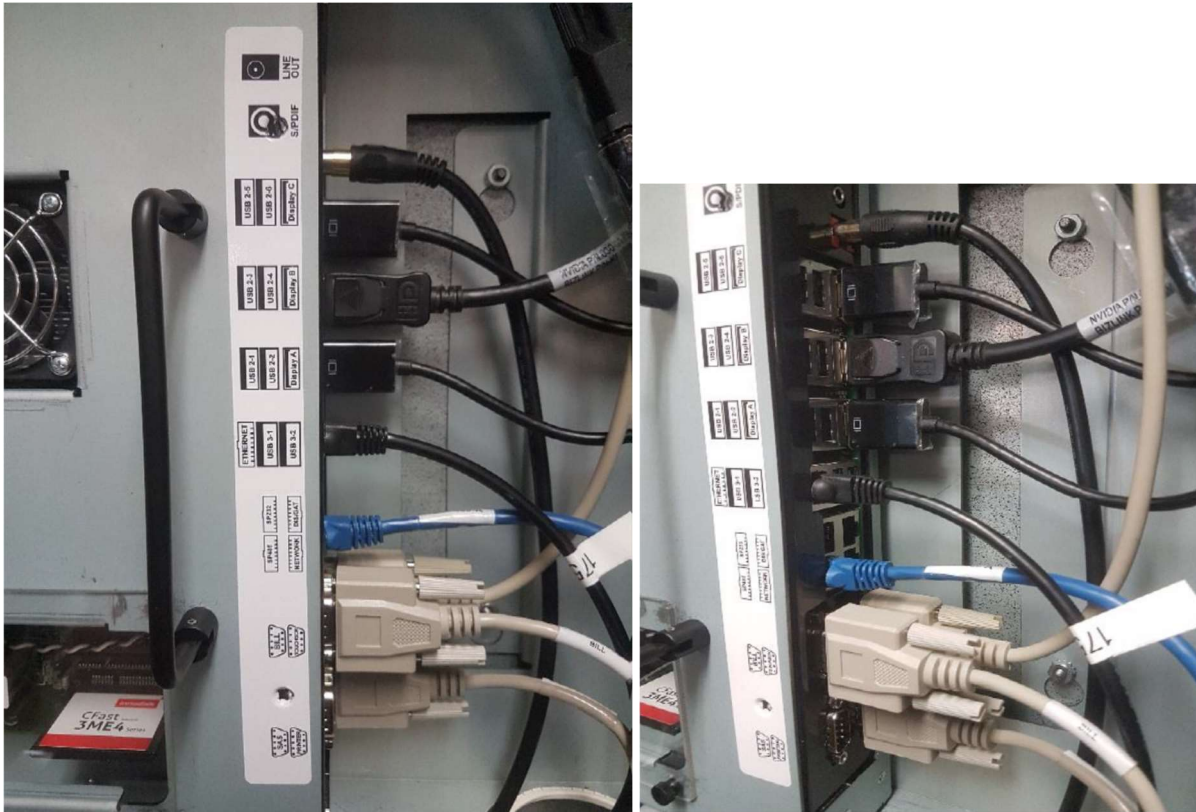

1 SPIDER BOARD INSTALL

1.1. Installing spider boards in BLU-Knight cabinets

To install the Spider board into the BLU-Knights Cabinet, position the spider board into the logic door area. Align the connectors on the left and slide the board all the way in.

1.2. Connecting cables

On the right side of the board, there is a legend of what the connectors are on the board.

Most of the cables are labelled so that they can be easily identified and placed into the proper socket.