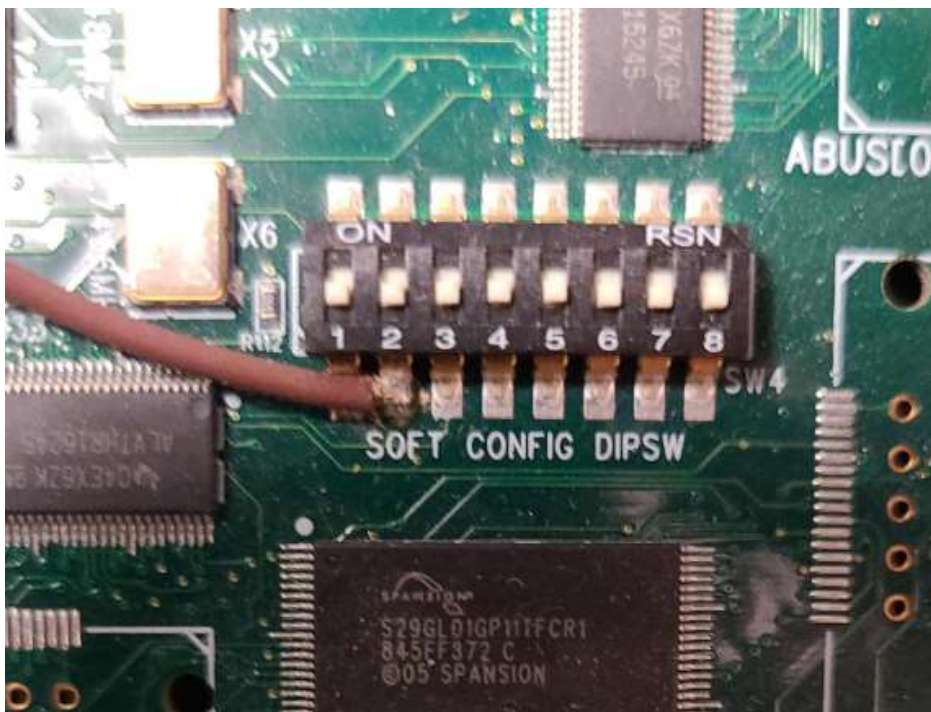

1 USB TOUCHSCREEN ERROR

1.1. Introduction

Spider boards support both digital and analog signals for touchscreen input.

1.2. Instructions

if you get a USB touchscreen error, it's because the dipswitch 4 on the board is not at the ON position. Power off the game, set dipswitch 4 to the ON position and power up the game.

1.3. Pictures

Dipswitch board location (currently all in the off position)