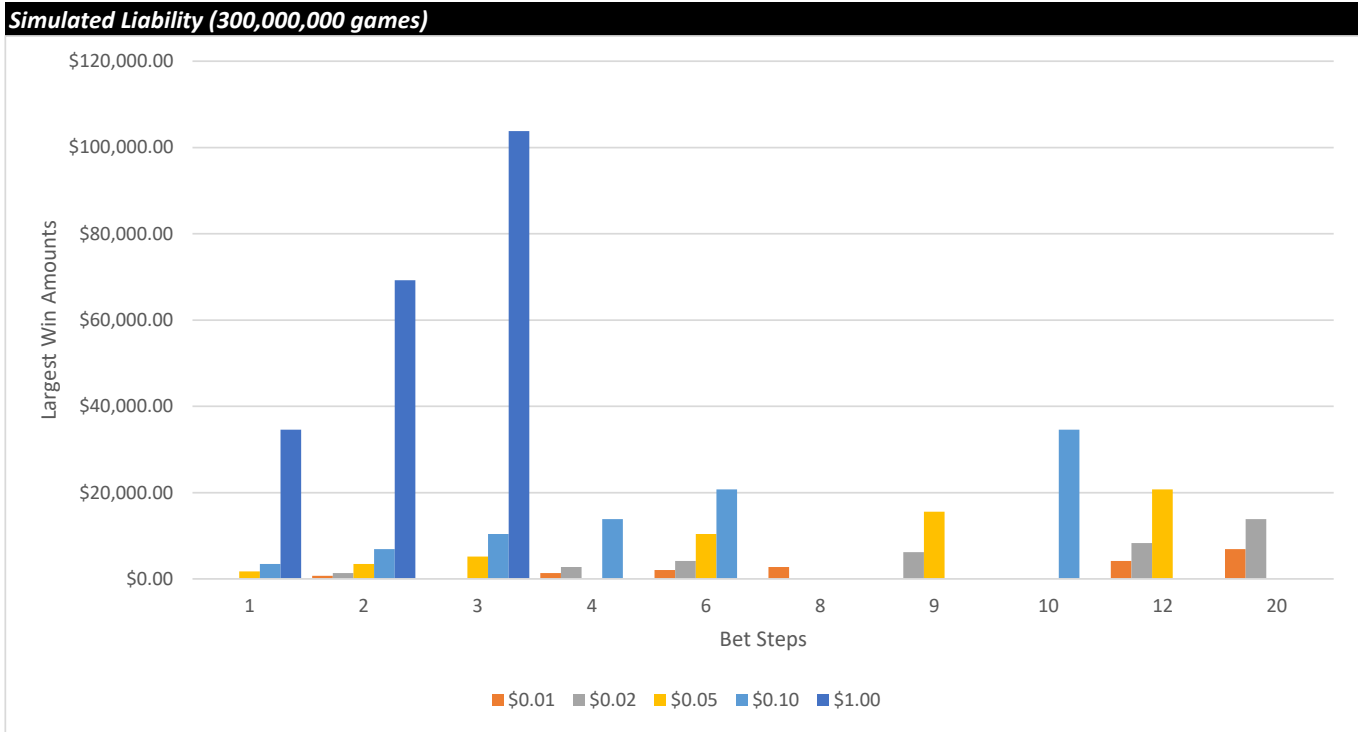

Max Liability

Bet Step	$0.01	$0.02	$0.05	$0.10	$0.25	$1.00
1			$1,730.15	$3,460.30	$8,650.75	$34,603.00
2	$692.06	$1,384.12	$3,460.30	$6,920.60	$17,301.50	$69,206.00
3			$5,190.45	$10,380.90	$25,952.25	$103,809.00
4	$1,384.12	$2,768.24		$13,841.20	$34,603.00	
6	$2,076.18	$4,152.36	$10,380.90	$20,761.80	$51,904.50	
8	$2,768.24				$69,206.00	
9		$6,228.54	$15,571.35			
10				$34,603.00		
12	$4,152.36	$8,304.72	$20,761.80			
20	$6,920.60	$13,841.20