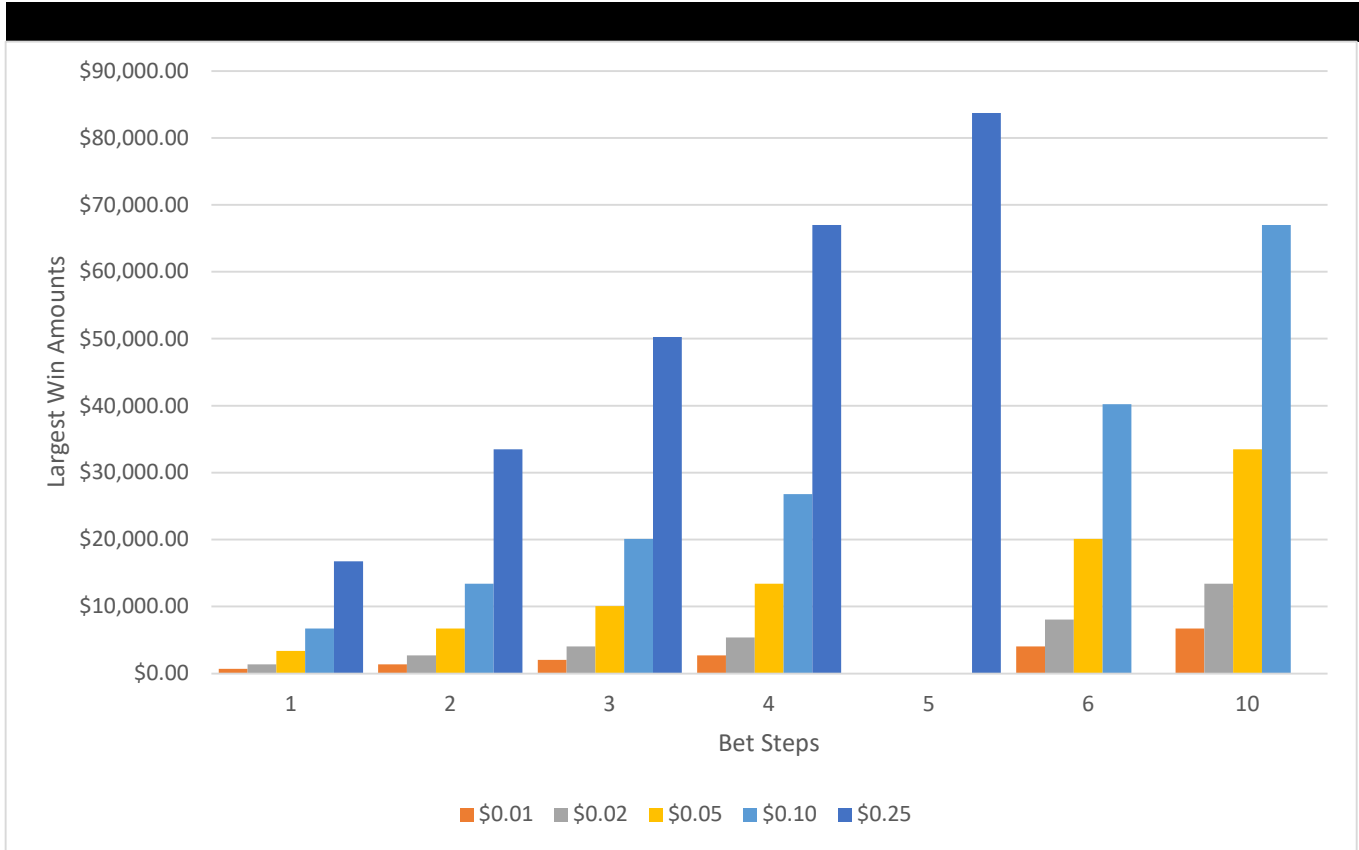

**\*Legend**

Very Frequent	≤ 50 Games
Frequent	51 - 150 Games
Medium Frequent	151 - 300 Games
Infrequent	301- 500 Games
Very Infrequent	> 500 Games

# Betting Options

<b>Available Betting Options</b>					
Denominations	\$0.01	\$0.02	\$0.05	\$0.10	\$0.25
Cost to Cover (credit)	66	66	66	66	66
Player Selectable Denomination	Yes				
Dynamic Player Selectable Multi-Denom	No				

<b>By Denomination</b>						
<b>\$0.01</b>						
Bet Steps	1	2	3	4	6	10
Bet Steps (credits)	66	132	198	264	396	660
<b>\$0.02</b>						
Bet Steps	1	2	3	4	6	10
Bet Steps (credits)	66	132	198	264	396	660
<b>\$0.05</b>						
Bet Steps	1	2	3	4	6	10
Bet Steps (credits)	66	132	198	264	396	660
<b>\$0.10</b>						
Bet Steps	1	2	3	4	6	10
Bet Steps (credits)	66	132	198	264	396	660
<b>\$0.25</b>						
Bet Steps	1	2	3	4	5	
Bet Steps (credits)	66	132	198	264	330	

# Max Liability

Bet Step	\$0.01	\$0.02	\$0.05	\$0.10	\$0.25
1	\$669.95	\$1,339.90	\$3,349.75	\$6,699.50	\$16,748.75
2	\$1,339.90	\$2,679.80	\$6,699.50	\$13,399.00	\$33,497.50
3	\$2,009.85	\$4,019.70	\$10,049.25	\$20,098.50	\$50,246.25
4	\$2,679.80	\$5,359.60	\$13,399.00	\$26,798.00	\$66,995.00
5					\$83,743.75
6	\$4,019.70	\$8,039.40	\$20,098.50	\$40,197.00	
10	\$6,699.50	\$13,399.00	\$33,497.50	\$66,995.00	