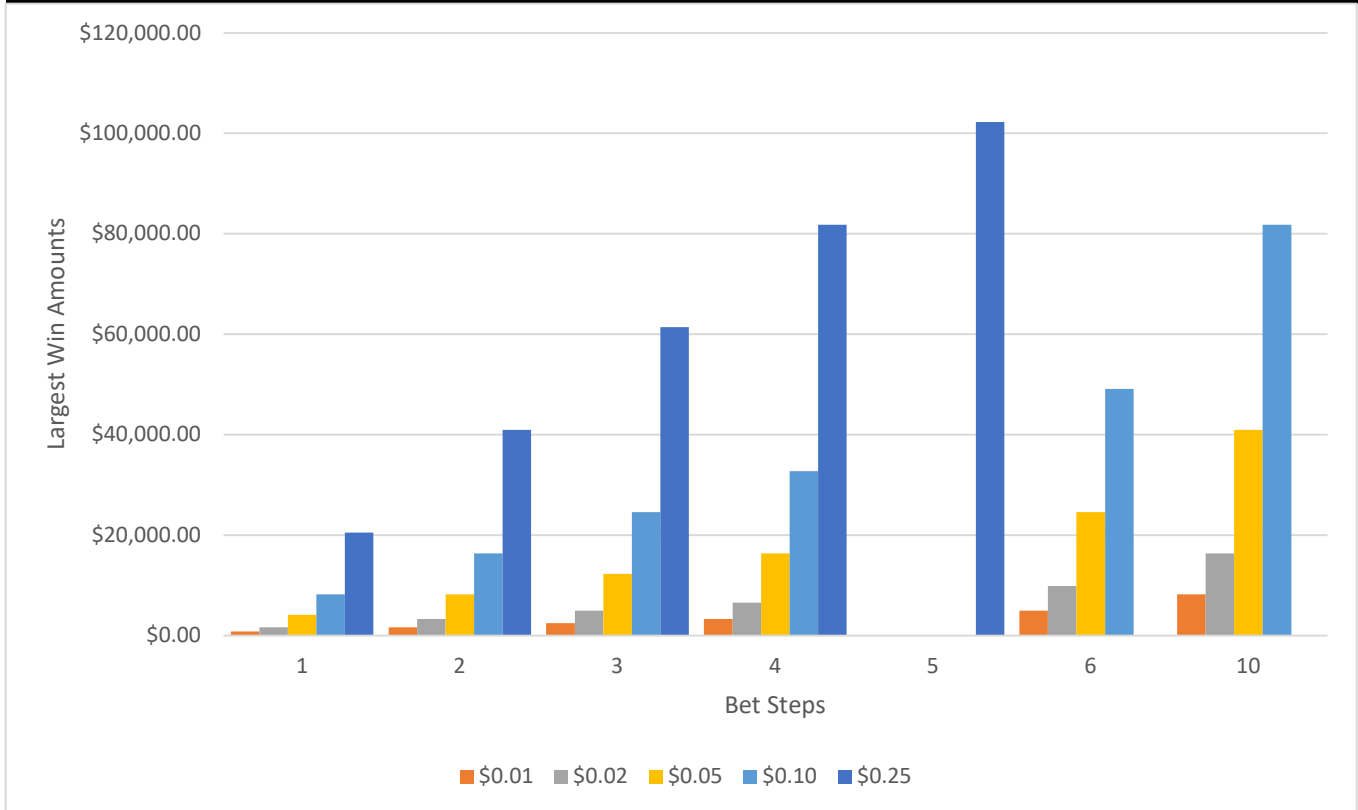

Max Liability

Simulated Liability (300,000,000 games)

Bet Step	$0.01	$0.02	$0.05	$0.10	$0.25
1	$818.30	$1,636.60	$4,091.50	$8,183.00	$20,457.50
2	$1,636.60	$3,273.20	$8,183.00	$16,366.00	$40,915.00
3	$2,454.90	$4,909.80	$12,274.50	$24,549.00	$61,372.50
4	$3,273.20	$6,546.40	$16,366.00	$32,732.00	$81,830.00
5					$102,287.50
6	$4,909.80	$9,819.60	$24,549.00	$49,098.00	
10	$8,183.00	$16,366.00	$40,915.00	$81,830.00	

Simulated Liability at Max Bet and Max Denom

Spins	Largest Win (cr)	Years in service*
1,000,000	67,660	0.12
10,000,000	74,680	1.19
100,000,000	81,015	11.89
300,000,000	81,830	35.67

* with 8 spins a minute for 24 hours a day for a bank of 2 machines