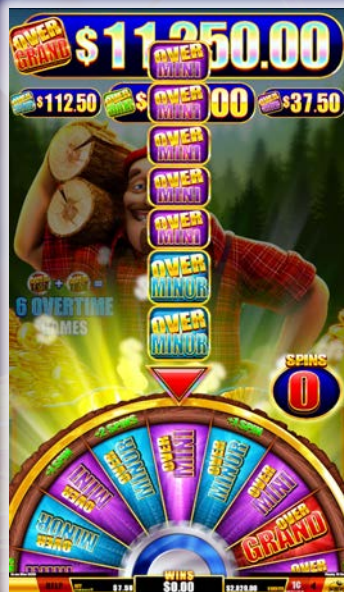

TIMBERRR!!!

Jack and his beaver friends are back with modernized game mechanics. Pot Fillers, Jackpot Wheel, Symbol Upgrades, and two different Free Games bonuses will have players going wild for all this game has to offer.

TIMBER JACK

GOING WILDER™

MULTI-POT FILLERS

Exciting Beaver pot fillers are randomly triggered by **wilds with coins**. These pots will award up to 15 credit and jackpot prizes, then become a full stack of wilds.

JACKPOT WHEEL

Triggering all 3 pots awards **3 wheel spins**. Players will earn **multiple, guaranteed jackpots, boosted by 1.5x** and a chance for **additional wheel spins**.

FREE GAMES

Land Free Games symbols on reels 1 and 5 to unlock **6 Free Games** featuring retriggers and pot fillers. During the legendary **Overtime Free Games**, all wins and jackpots get a **1.5x boost**.