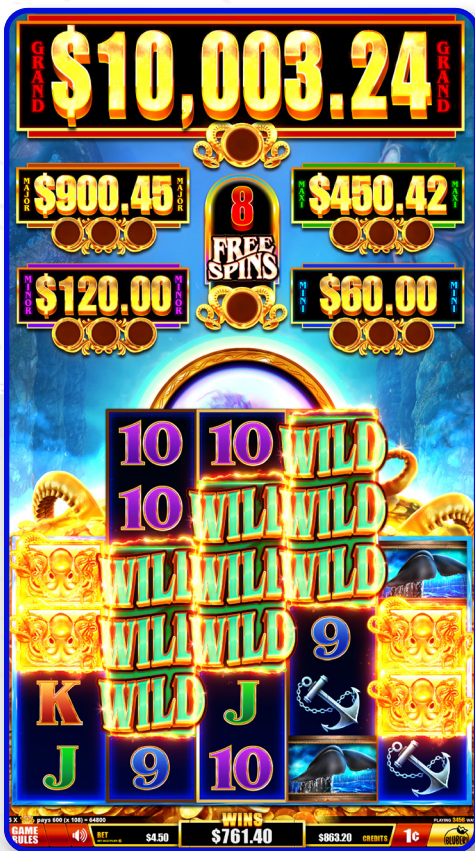

Treasure HUNTER™

COLLECTING PEARLS UNLOCKS THE KEY TO UNDERSEA RICHES, BUT BEWARE THE KRAKEN!

EXPANDING WILDS

Base game wilds appear on reels 2, 3, and 4 and replace all symbols except the free spins and special RED KRAKEN symbols.

These wilds give players a **chance to connect big wins** then see those wins grow as the wild expands, creating **additional pays!**

RUN-IT-UP JACKPOT BONUS

Players awarded Treasure Hunter™ coins in the base game will begin collecting pearls, leading to potential riches.

Collect pearls for a **chance at Free Games, Jackpots, Progressives or even the Grand Jackpot!**

FREE GAMES

Treasure Hunter™ features a collection focused free games feature where players hunt the elusive RED KRAKEN for a chance to **change major symbols into the lucrative GOLD KRAKEN symbol.**

Expanding wilds and free game retriggers add to this exciting free game chase!

GAME DETAILS

Configuration	5R-1024 ways
Multi-denomination	Operator & PLAYER SELECTABLE
Denominations	\$0.01, \$0.02, \$0.05, \$0.10
Cost to cover	75 credits
Available RTP	86%, 88%, 90%, 92%, 94% and 96%
Volatility	High
Overall hit frequency	28.17%
Max liability at cost to cover	1 015 060 credits
Base game feature frequency	VERY FREQUENT
Bonus feature frequency	VERY FREQUENT
Progressive types	P1 - Any Bet P2/3 - Scalable P4/5 - Fixed jackpot
Progressive contributions (default)	P1:0.40%, P2:0.30%, P3:0.30%
Hardware compatibility	b49 1.0, b49 1.5, b49 2.0
Available markets	Class III