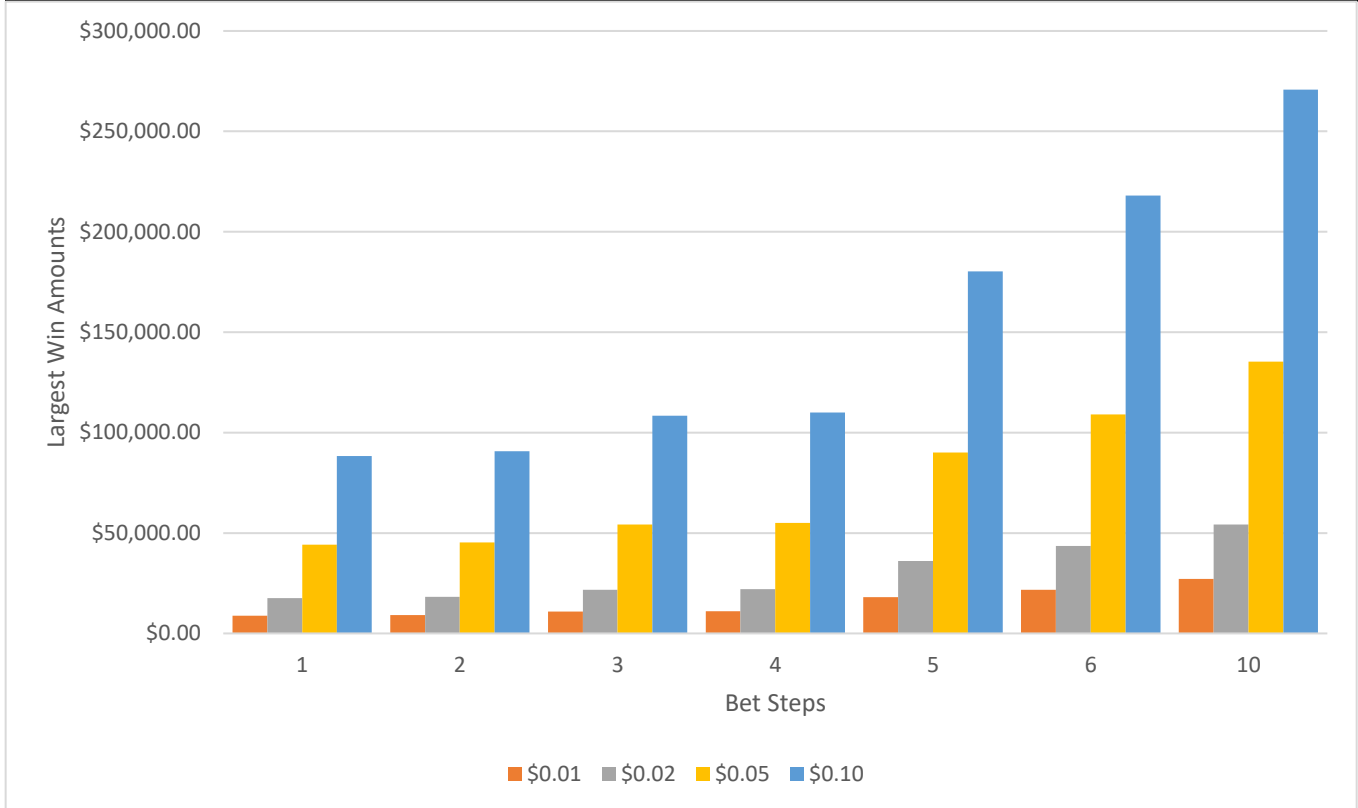

Max Liability

Simulated Liability (300,000,000 games)

Bet Step	$0.01	$0.02	$0.05	$0.10
1	$8,831.35	$17,662.70	$44,156.75	$88,313.50
2	$9,075.00	$18,150.00	$45,375.00	$90,750.00
3	$10,837.35	$21,674.70	$54,186.75	$108,373.50
4	$10,999.60	$21,999.20	$54,998.00	$109,996.00
5	$18,031.75	$36,063.50	$90,158.75	$180,317.50
6	$21,806.10	$43,612.20	$109,030.50	$218,061.00
10	$27,083.50	$54,167.00	$135,417.50	$270,835.00