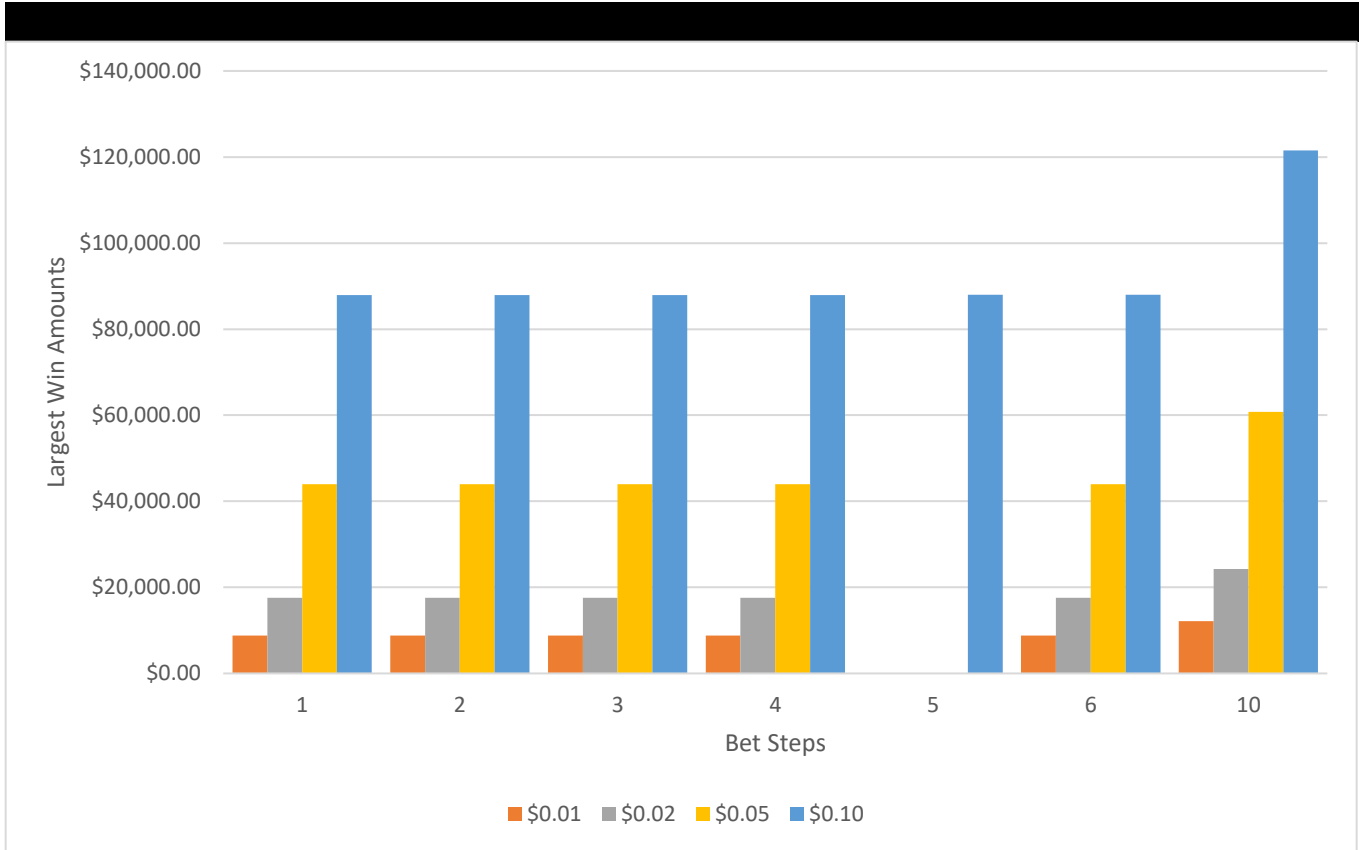

Max Liability

Bet Step	$0.01	$0.02	$0.05	$0.10
1	$8,789.00	$17,578.00	$43,945.00	$87,890.00
2	$8,791.00	$17,582.00	$43,955.00	$87,910.00
3	$8,793.00	$17,586.00	$43,965.00	$87,930.00
4	$8,795.00	$17,590.00	$43,975.00	$87,950.00
5				$87,970.00
6	$8,799.00	$17,598.00	$43,995.00	$87,990.00
10	$12,150.00	$24,300.00	$60,750.00	$121,500.00