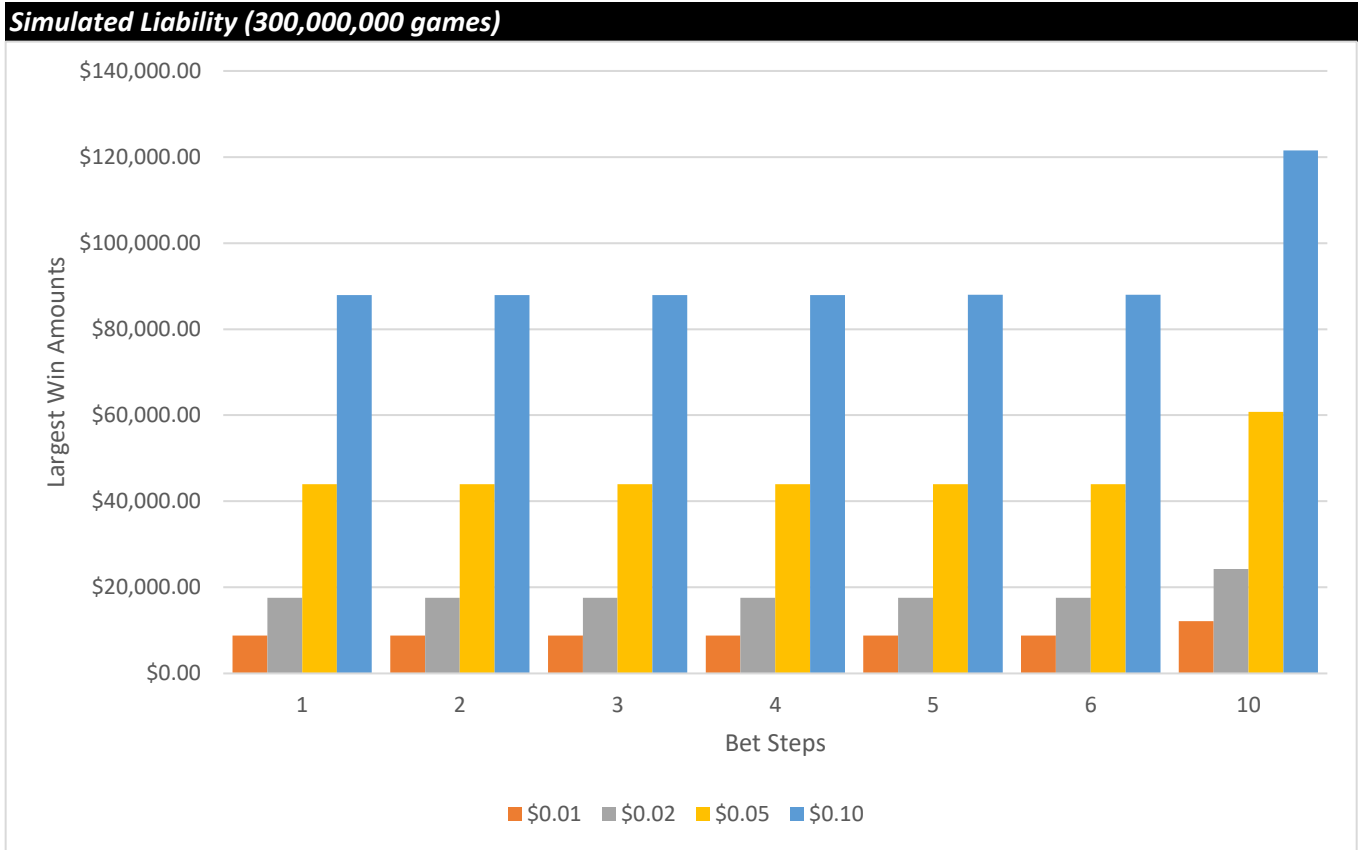

Max Liability

Bet Step	$0.01	$0.02	$0.05	$0.10
1	$8,789.00	$17,578.00	$43,945.00	$87,890.00
2	$8,791.00	$17,582.00	$43,955.00	$87,910.00
3	$8,793.00	$17,586.00	$43,965.00	$87,930.00
4	$8,795.00	$17,590.00	$43,975.00	$87,950.00
5	$8,797.00	$17,594.00	$43,985.00	$87,970.00
6	$8,799.00	$17,598.00	$43,995.00	$87,990.00
10	$12,150.00	$24,300.00	$60,750.00	$121,500.00