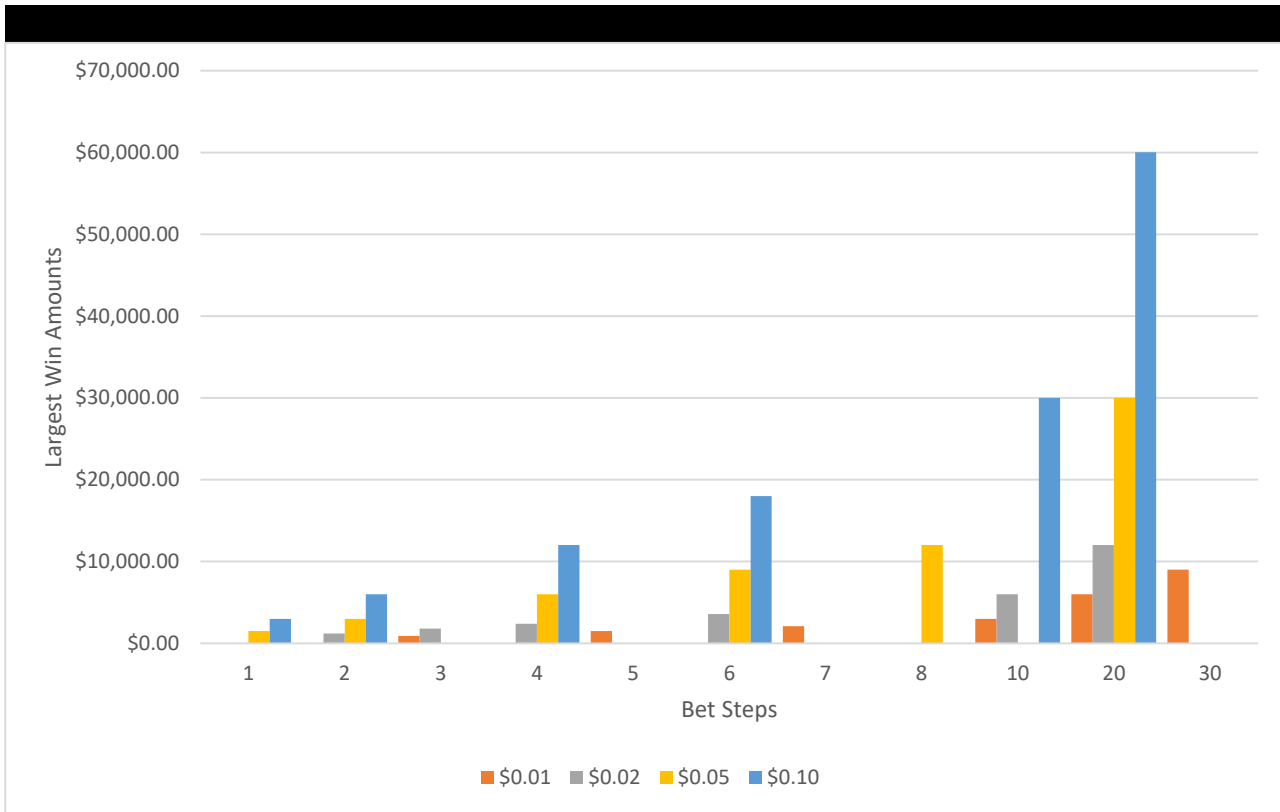

Max Liability

Bet Step	$0.01	$0.02	$0.05	$0.10
1			$1,500.50	$3,001.00
2		$1,200.40	$3,001.00	$6,002.00
3	$900.30	$1,800.60		
4		$2,400.80	$6,002.00	$12,004.00
5	$1,500.50			
6		$3,601.20	$9,003.00	$18,006.00
7	$2,100.70			
8			$12,004.00	
10	$3,001.00	$6,002.00		$30,010.00
20	$6,002.00	$12,004.00	$30,010.00	$60,020.00
30	$9,003.00