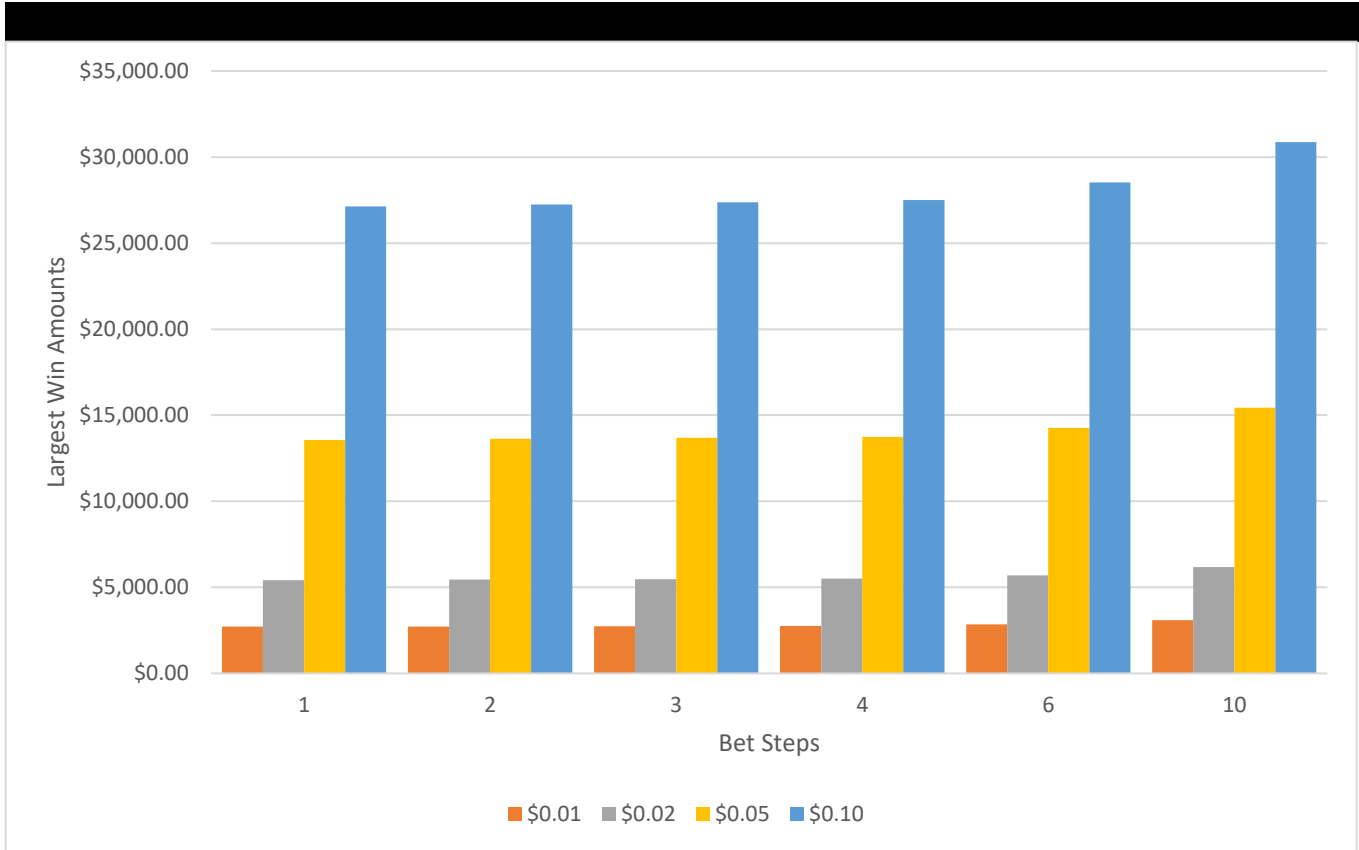

Max Liability

Bet Step	$0.01	$0.02	$0.05	$0.10
1	$2,712.50	$5,425.00	$13,562.50	$27,125.00
2	$2,725.00	$5,450.00	$13,625.00	$27,250.00
3	$2,737.50	$5,475.00	$13,687.50	$27,375.00
4	$2,750.00	$5,500.00	$13,750.00	$27,500.00
6	$2,851.60	$5,703.20	$14,258.00	$28,516.00
10	$3,086.00	$6,172.00	$15,430.00	$30,860.00