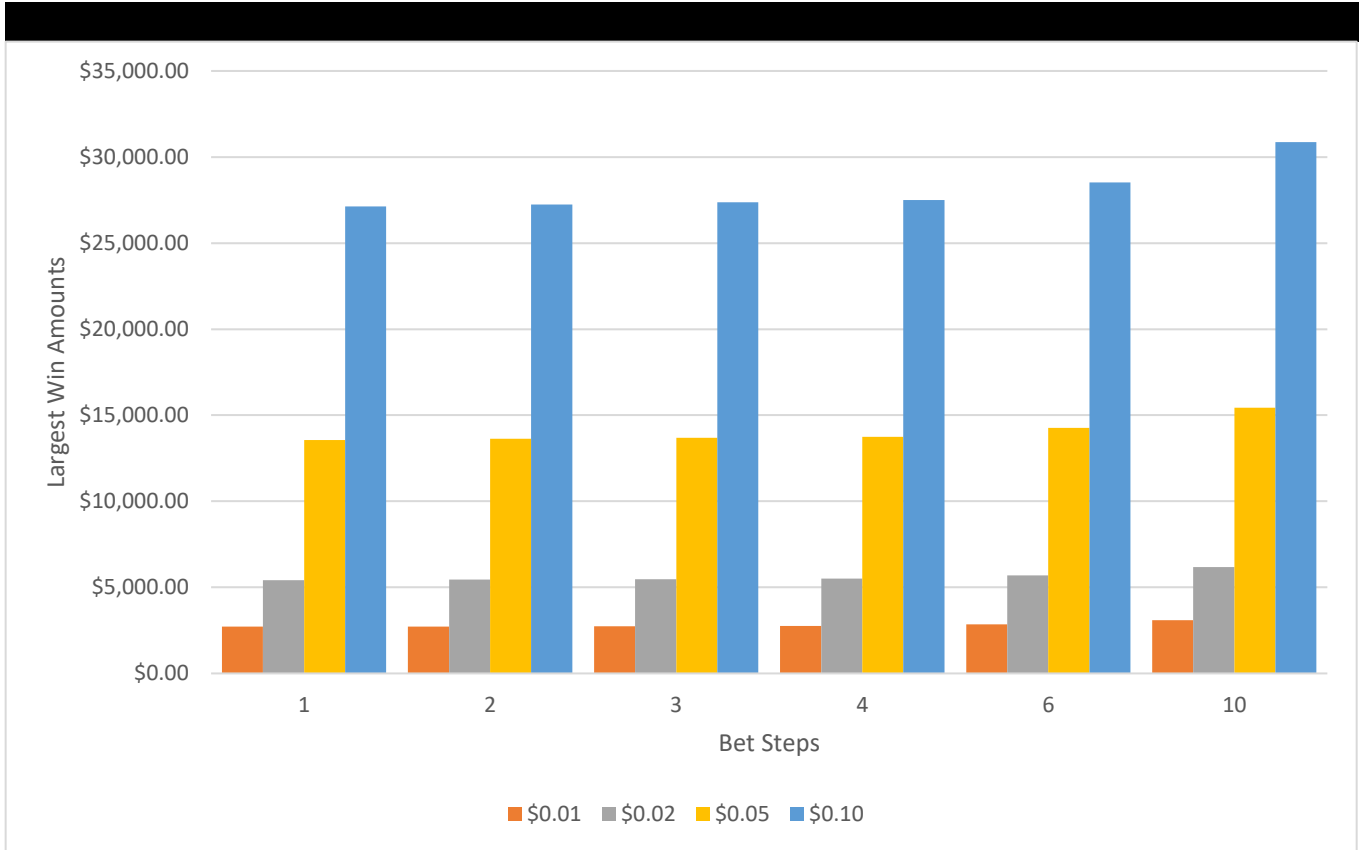

Max Liability

Bet Step	$0.01	$0.02	$0.05	$0.10
1	$2,712.50	$5,425.00	$13,562.50	$27,125.00
2	$2,725.00	$5,450.00	$13,625.00	$27,250.00
3	$2,737.50	$5,475.00	$13,687.50	$27,375.00
4	$2,750.00	$5,500.00	$13,750.00	$27,500.00
6	$2,851.60	$5,703.20	$14,258.00	$28,516.00
10	$3,086.00	$6,172.00	$15,430.00	$30,860.00